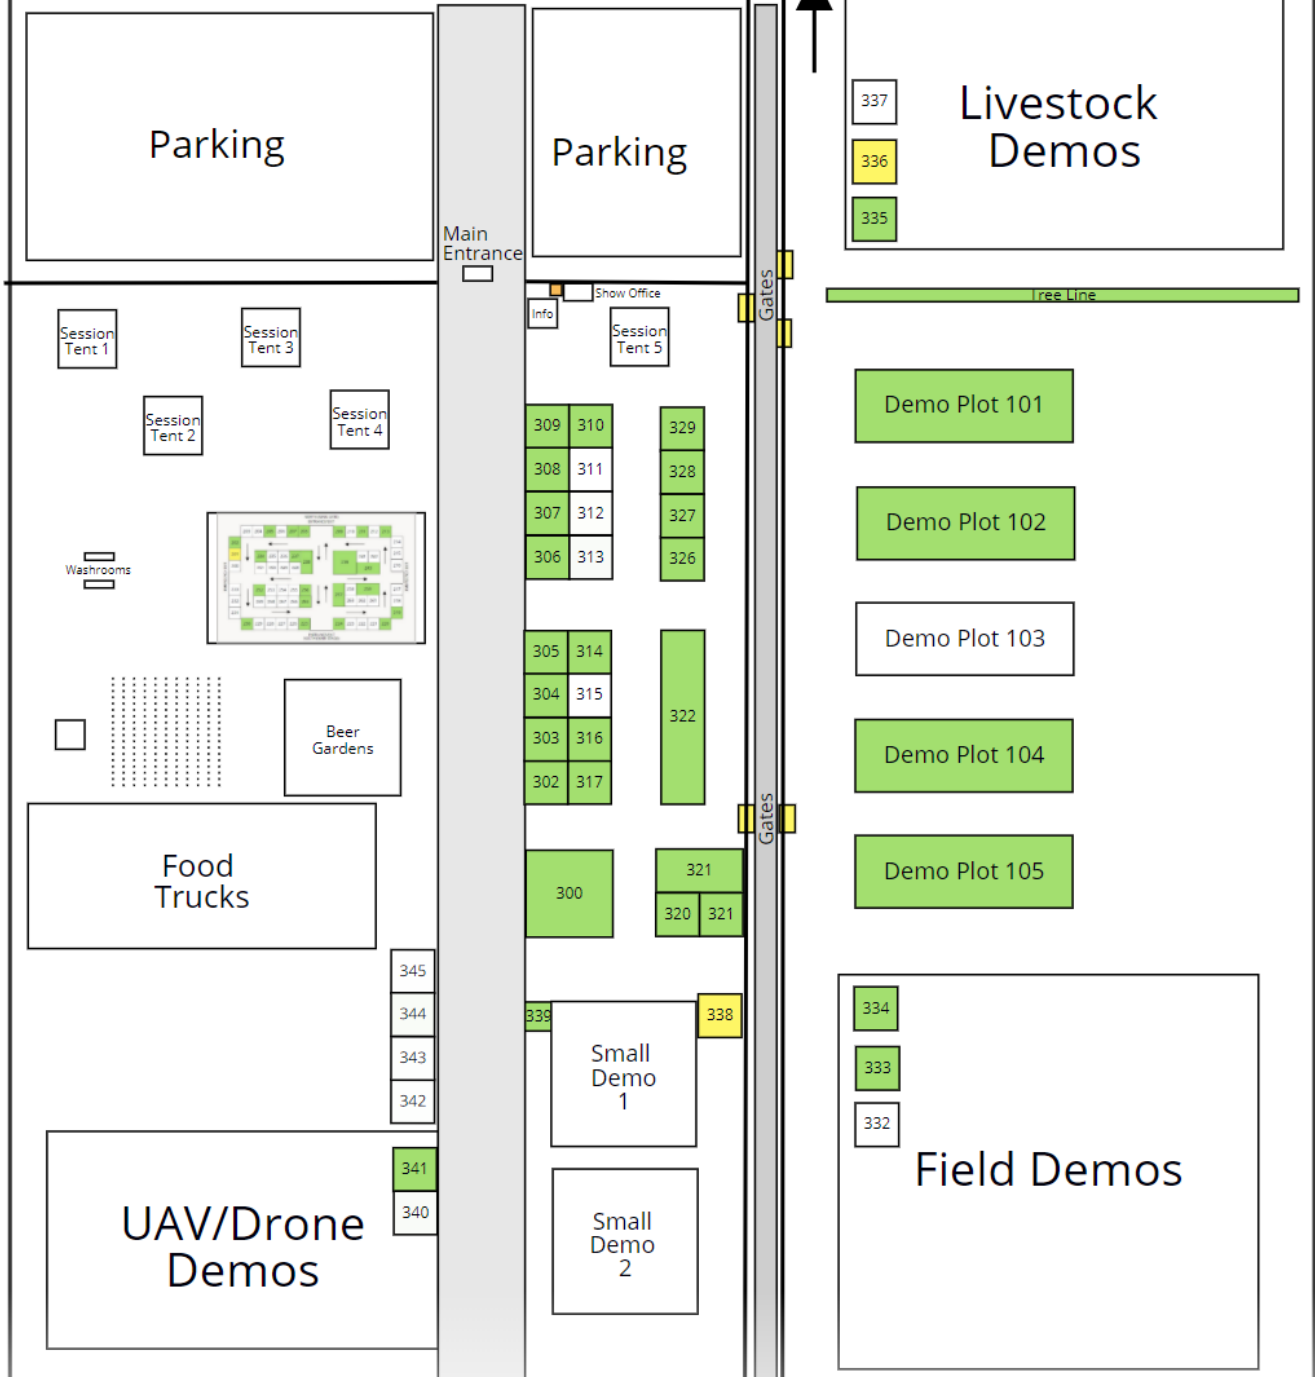

AgSmart

presented by

AgExpert

Olds College Campus

OUTDOOR BOOTHS

- 300 - Kubota Canada
- 302 - Croptomistic
- 303 - ALPINE
- 304 - Bangas Equipment
- 305 - Thunderstruck Ag
- 307 - Point Forward Solutions
- 308 - Findoor Industrial
- 309 - Solar YYC

- 328 - TreadRight
- 329 - SoilOptix
- 333 - Clean Seed
- 334 - Raven Industries
- 335 - One Cup AI
- 336 - ON HOLD
- 338 - ON HOLD
- 339 - TC Energy
- 340 - Landview Drones

DEMO PLOTS

- 101 - Croplands
- 102 - Olds College (Sensor Clusters)
- 104/105 - Vantage Canada

AgSmart Exhibit Tent

INDOOR BOOTHS

201 - HOLD

202 - CARIN

205 - Analytika

207 - Grain Discovery

208 - Annelida

209 - sick Sensors

211 - AGRA-GPS

213 - viterra

219 - Flokk Systems Inc

220 - 20/20 Seed Labs

224 - FarmCash

225 - Top Grade Ag

230 - Schergain

231 - Scotiabank