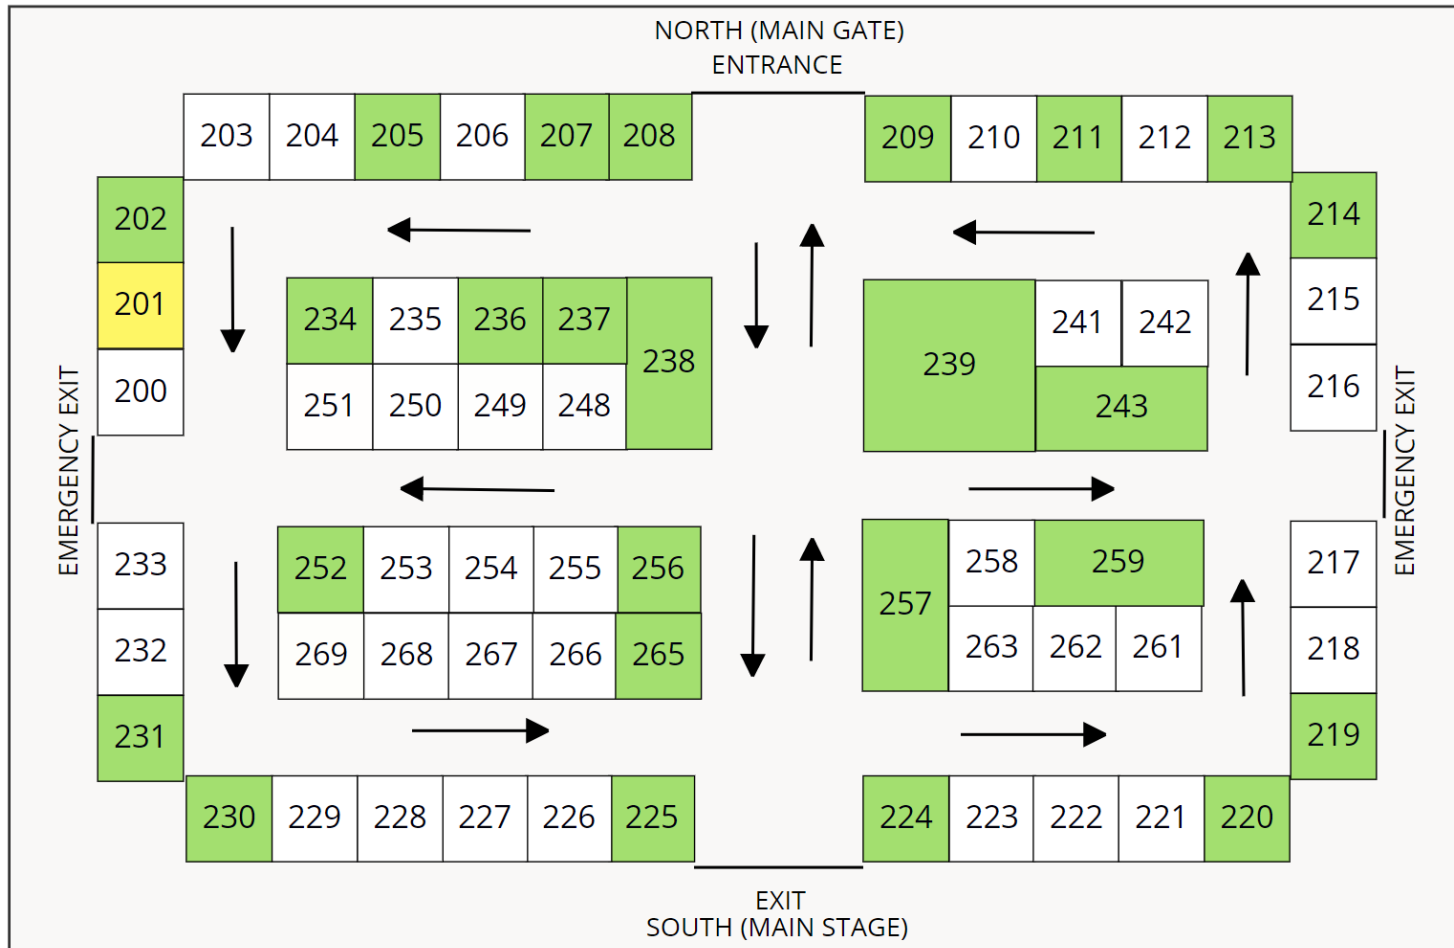

AgSmart

presented by

AgExpert

Olds College Campus

OUTDOOR BOOTHS

- 300 - Kubota Canada
- 302 - Croptomistic
- 303 - ALPINE
- 304 - Bangas Equipment
- 305 - Thunderstruck Ag
- 307 - Point Forward Solutions
- 308 - Findoor Industrial
- 309 - Solar YYC

- 328 - TreadRight
- 329 - SoilOptix
- 333 - Clean Seed
- 334 - Raven Industries
- 335 - One Cup AI
- 336 - ON HOLD
- 338 - ON HOLD
- 339 - TC Energy
- 340 - Landview Drones

DEMO PLOTS

- 101 - Croplands
- 102 - Olds College (Sensor Clusters)
- 104/105 - Vantage Canada

AgSmart Exhibit Tent

INDOOR BOOTHS

201 - HOLD

202 - CARIN

205 - Analytika

207 - Grain Discovery

208 - Annelida

209 - sick Sensors